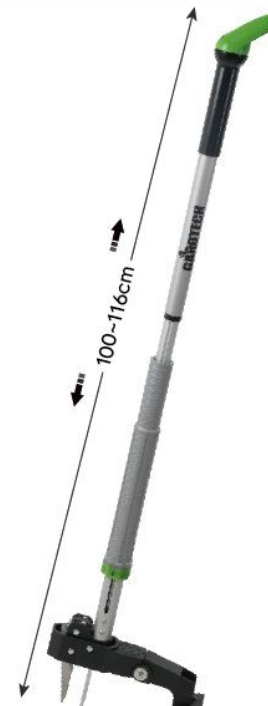

EASY & FAST TO USE

UPGRADE NAIL BLADE
EASY TO CLEAN

TG2209089
 > Telescopic Weed Puller
 - Telescopic size:98-118cm
 - D-Grip with Locker

Qty/Ctn	Meas	G.W.N.W.
10pcs	106*38*23cm	8/7kg

TG2209088
 > Weed puller
 - Size:100cm
 - Carbon steel handle with powder coated

Qty/Ctn	Meas	G.W.N.W.
12pcs	121.5*22*34cm	18/16.6kg

TG2209106
 > Telescopic Weed Puller
 - Telescopic size:100-116cm
 - 2-section Aluminum handle with plastic Grip

Qty/Ctn	Meas	G.W.N.W.
6pcs	48*48*38cm	12.5/10kg