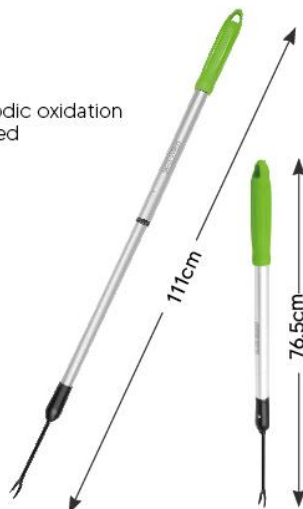

TG2401005-G

- > Telescopic Hoe and Cultivator
- Aluminum telescopic handle with Anodic oxidation
- Carbon steel head with powder coated
- Plastic soft grip

Size	Qty/Ctn	Meas	G.W.N.W.
67-102cm	12pcs	78.5*31.5*17cm	6.4/6kg

TG2401005-C

- > Telescopic Hand leaf rake
- Aluminum telescopic handle with Anodic oxidation
- Carbon steel head with powder coated
- Plastic soft grip

Size	Qty/Ctn	Meas	G.W.N.W.
77.5-112cm	12pcs	83.5*28*7cm	5.5/5kg

TG2401005-E

- > Telescopic Hand weeder
- Aluminum telescopic handle with Anodic oxidation
- Carbon steel head with powder coated
- Plastic soft grip

Size	Qty/Ctn	Meas	G.W.N.W.
76.5-111cm	12pcs	79*11*13.5cm	5.2/4.7kg