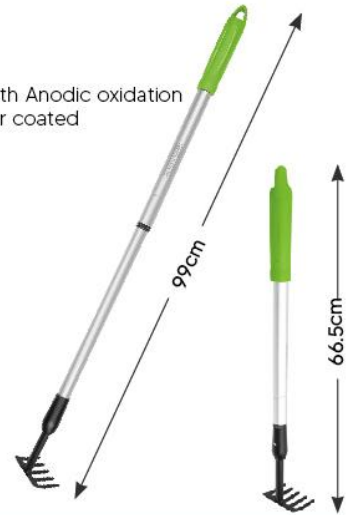

TG2401005-D

- > Telescopic Trowel
- Aluminum telescopic handle with Anodic oxidation
- Carbon steel head with powder coated
- Plastic soft grip

ONE STEP IN TWIST
TO EXTEND THE LENGTH

Size	Qty/Ctn	Meas	G.W.N.W.
71-106cm	12pcs	72.5*28*11cm	5.9/5.4kg

TG2401005-A

- > Telescopic Hand Rake
- Aluminum telescopic handle with Anodic oxidation
- Carbon steel head with powder coated
- Plastic soft grip

Size	Qty/Ctn	Meas	G.W.N.W.
66.5-99cm	12pcs	73.5*26.5*12cm	5.2/4.7kg