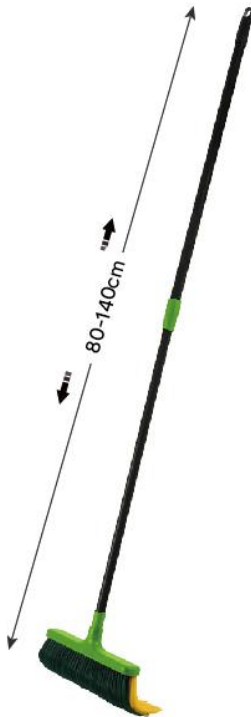

- Telescopic total length:124-160cm
- Head size:45.7*12cm

Qty/Ctn	Meas	G.W.N.W.
6pcs	64.5*34.5*33.5cm	7/5kg

TG2501085

> Telescopic Lawn Brush

- Telescopic total length:80-140cm
- Head size:30*5*22cm

Qty/Ctn	Meas	G.W.N.W.
6pcs	112*20*28cm	6/5kg