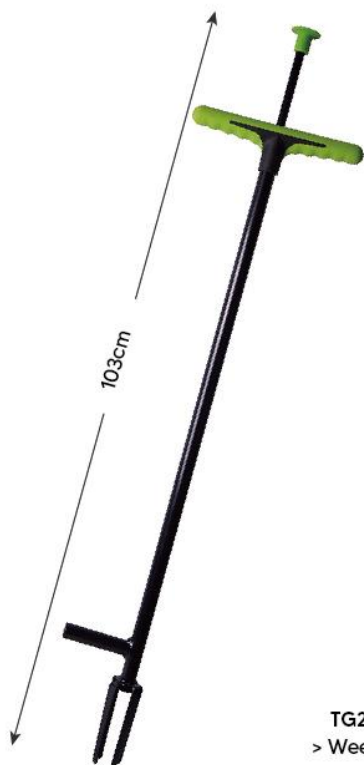

EASY & FAST TO USE

UPGRADE NAIL BLADE
EASY TO CLEAN

TG2209089
 > Telescopic Weed Puller
 - Telescopic size:98-118cm
 - D-Grip with Locker

Qty/Ctn	Meas	G.W.N.W.
10pcs	106*38*23cm	8/7kg

TG2209088
 > Weed puller
 - Size:100cm
 - Carbon steel handle with powder coated

Qty/Ctn	Meas	G.W.N.W.
12pcs	121.5*22*34cm	18/16.6kg

TG2209106
 > Telescopic Weed Puller
 - Telescopic size:100-116cm
 - 2-section Aluminum handle with plastic Grip

Qty/Ctn	Meas	G.W.N.W.
6pcs	48*48*38cm	12.5/10kg