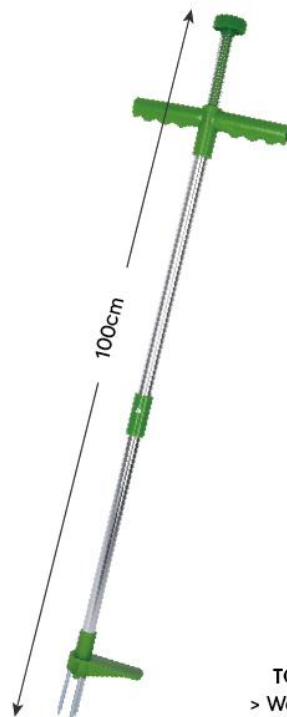

TG2209014
> Weed puller
- Size:100*21cm
- T-Grip with Push out button

Qty/Ctn	Meas	G.W.N.W.
6pcs	52*24*28.5cm	5/4kg