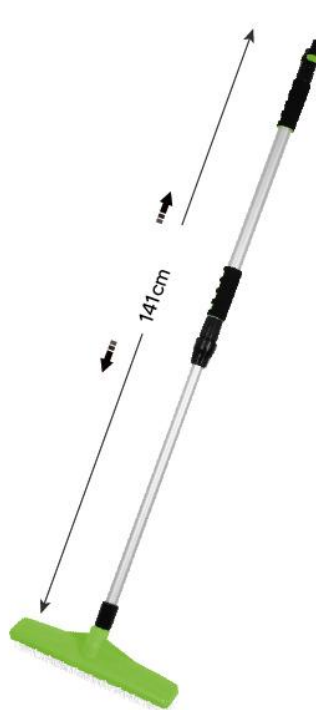

- Telescopic total length:124-160cm
- Head size:45.7*12cm

Qty/Ctn	Meas	G.W.N.W.
6pcs	64.5*34.5*33.5cm	7/5kg

TG2501085

> Telescopic Lawn Brush

- Telescopic total length:80-140cm
- Head size:30*5*22cm

Qty/Ctn	Meas	G.W.N.W.
6pcs	112*20*28cm	6/5kg

TG2501069

> Telescopic Lawn Brush

- Brush head with 10 jet
- Aluminum+pp+ABS

Qty/Ctn	Meas	G.W.N.W.
12pcs	80*35*46cm	13.5/12.5kg

TG2501020-B

> Telescopic Lawn Brush

- Brush head with 14 jet
- Head size:32*6.5*9cm