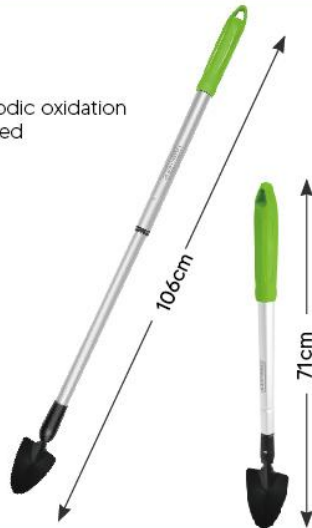

TG2401005-D

- > Telescopic Trowel
- Aluminum telescopic handle with Anodic oxidation
- Carbon steel head with powder coated
- Plastic soft grip

ONE STEP IN TWIST
TO EXTEND THE LENGTH

Size	Qty/Ctn	Meas	G.W.N.W.
71-106cm	12pcs	72.5*28*11cm	5.9/5.4kg

TG2401005-A

- > Telescopic Hand Rake
- Aluminum telescopic handle with Anodic oxidation
- Carbon steel head with powder coated
- Plastic soft grip