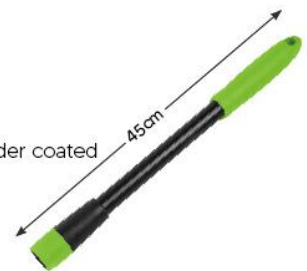

STEEL HANDLE with Quick-change

Steel handle with powder coated
Soft grip