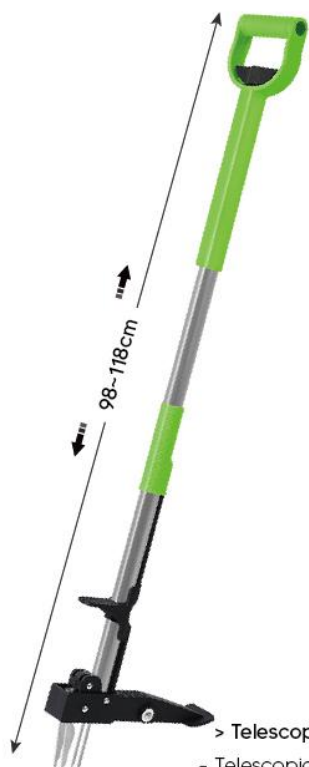

TG2203066

> 16-Teeth Bow Rake

- Carbon steel head with powder coated
- Wooden handle with soft grip

Size	Qty/Ctn	Meas	G.W.N.W.
128*40cm	6pcs	145*42*25cm	8.1/7.8kg

ANTI-SLIP D-HANDLE
EASY TO GRASP AND LIFT

EASY & FAST TO USE

UPGRADE NAIL BLADE
EASY TO CLEAN

TG2209089
 > Telescopic Weed Puller
 - Telescopic size:98-118cm
 - D-Grip with Locker

Qty/Ctn	Meas	G.W.N.W.
10pcs	106*38*23cm	8/7kg

TG2209088
 > Weed puller
 - Size:100cm
 - Carbon steel handle with powder coated