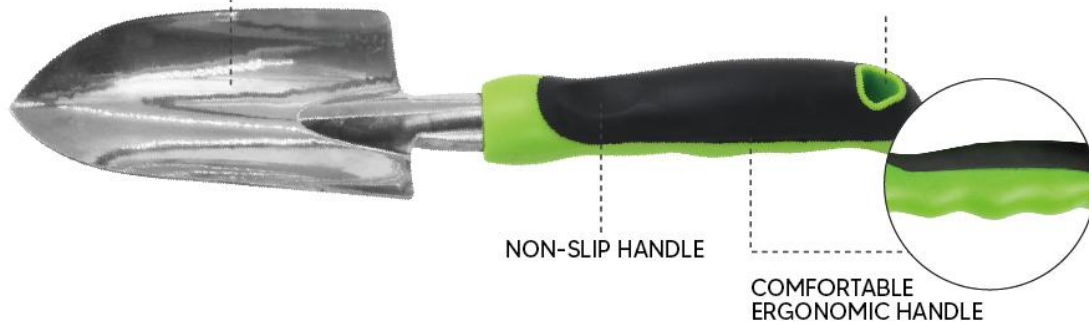

TG21031008-E

- > Garden multifunction weeder
- Stainless Steel head
- Plastic soft grip

Size	Qty/Ctn	Meas	G.W.N.W.
33*5cm	12pcs	27*16*33cm	3/2.5kg

ALUMINUM DIE CASTING GARDEN HAND TOOLS

ALUMINUM DIE CASTING HEAD

NON-SLIP HANDLE

COMFORTABLE ERGONOMIC HANDLE

TG2102006-F

- > Garden trowel
- Aluminum die casting head
- Plastic soft grip

Size	Qty/Ctn	Meas	G.W.N.W.
29.5*7.3cm	20pcs	34*26*21cm	4.5/4kg

TG2102006-A

- > Garden transplanter
- Aluminum die casting head
- Plastic soft grip