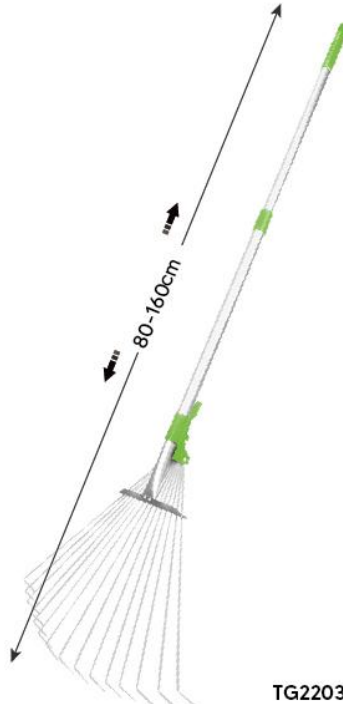

TG2203030

> Telescopic Leaf rake

- Telescopic size:(L)80-160cm/(W)19-50cm

- Steel wire head with chrome plated

Qty/Ctn	Meas	G.W.N.W.
12pcs	85*35*18cm	9/8kg