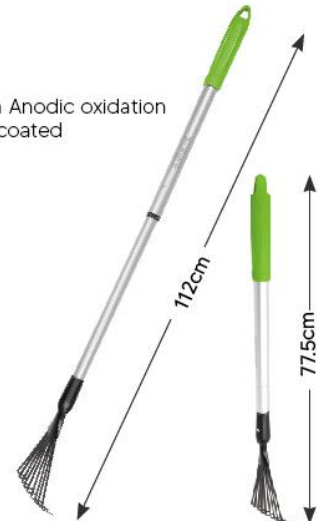

TG2401005-A

- > Telescopic Hand Rake
- Aluminum telescopic handle with Anodic oxidation
- Carbon steel head with powder coated
- Plastic soft grip

Size	Qty/Ctn	Meas	G.W.N.W.
66.5-99cm	12pcs	73.5*26.5*12cm	5.2/4.7kg

TG2401005-G

- > Telescopic Hoe and Cultivator
- Aluminum telescopic handle with Anodic oxidation
- Carbon steel head with powder coated
- Plastic soft grip

Size	Qty/Ctn	Meas	G.W.N.W.
67-102cm	12pcs	78.5*31.5*17cm	6.4/6kg

TG2401005-C

- > Telescopic Hand leaf rake
- Aluminum telescopic handle with Anodic oxidation
- Carbon steel head with powder coated
- Plastic soft grip

Size	Qty/Ctn	Meas	G.W.N.W.
77.5-112cm	12pcs	83.5*28*7cm	5.5/5kg